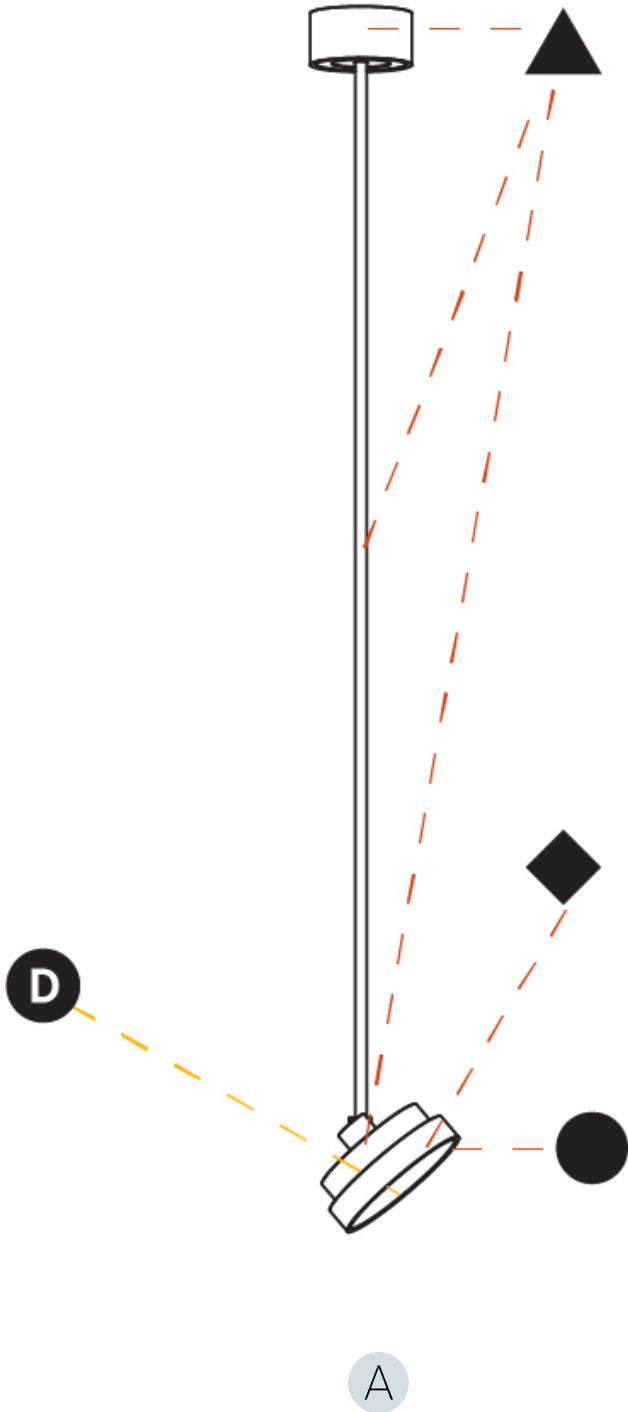

SIGN DIVA FLEX KORONA SUSPENSION

A30862-

PROJECT
TYPE
SPECIFIER
QUANTITY
DATE